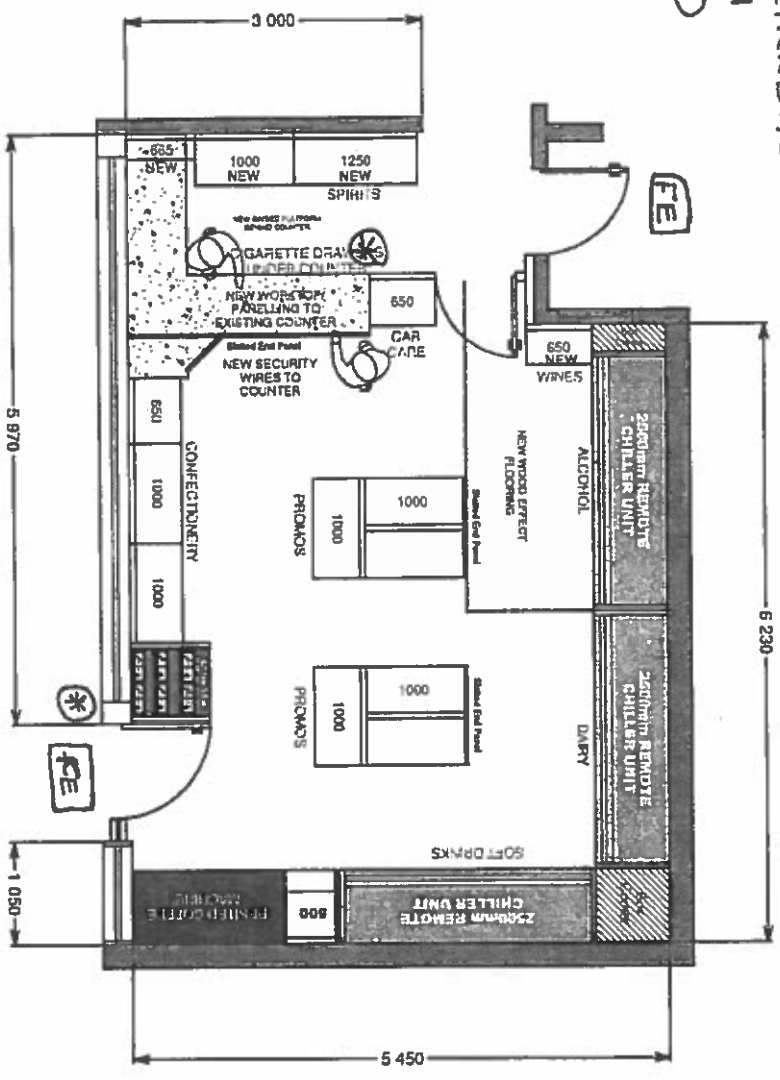

RETAIL AREA APPROX. 40 SQ METRS

PARK SYDENHAM  
277-283 KIRKDALE  
SYDENHAM  
SE 26 4QD

FE FIRE EXIT  
\* FIRE EQUIPMENT

SYD